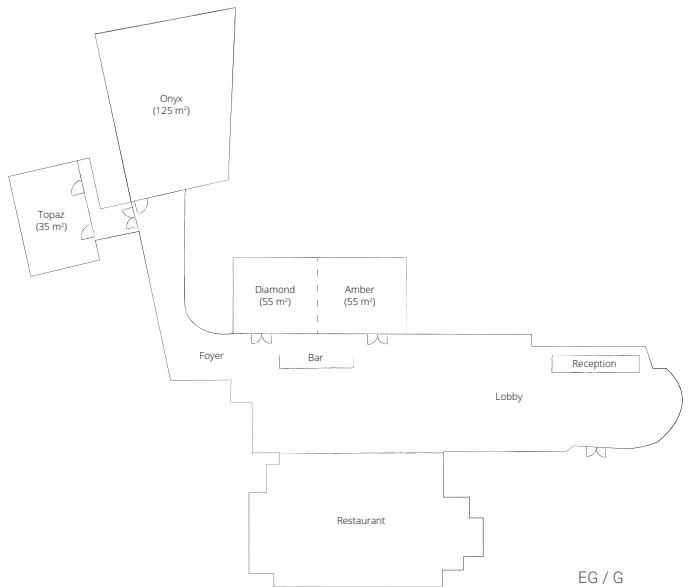

ENDLESS EXPLORATION • viennahouse.com

When a hotel becomes your house

Meet, greet and be creative

DETALII DESPRE SALILE DE CONFERINTE

- 4 sali de conferinte cu capacitate de pana la 190 persoane
- 270 m² spatiu pentru evenimente
- Doar 300 m pana la Aeroportul International Henri Coanda Bucuresti (OTP)
- Foaier spatios
- Transfer gratuit de la/catre aeroport
- Acces gratuit WiFi la internet de mare viteza
- 70 de locuri de parcare

SALI DE CONFERINTE CONFERENCE ROOMS	m ²				
Onyx	125	90	63	38	52
Diamond	55	42	27	24	34
Amber	55	42	27	24	34
Diamond + Amber	110	82	63	39	48
Topaz	35	22	18	15	22

CONFERENCE FACTS

- 4 meeting rooms holding up to 190 people
- 270 m² conference & event space
- Just 300 m from Bucharest Henri Coanda International Airport (OTP)
- Generously-sized foyer
- Free airport shuttle
- Free high-speed WiFi
- 70 parking spaces